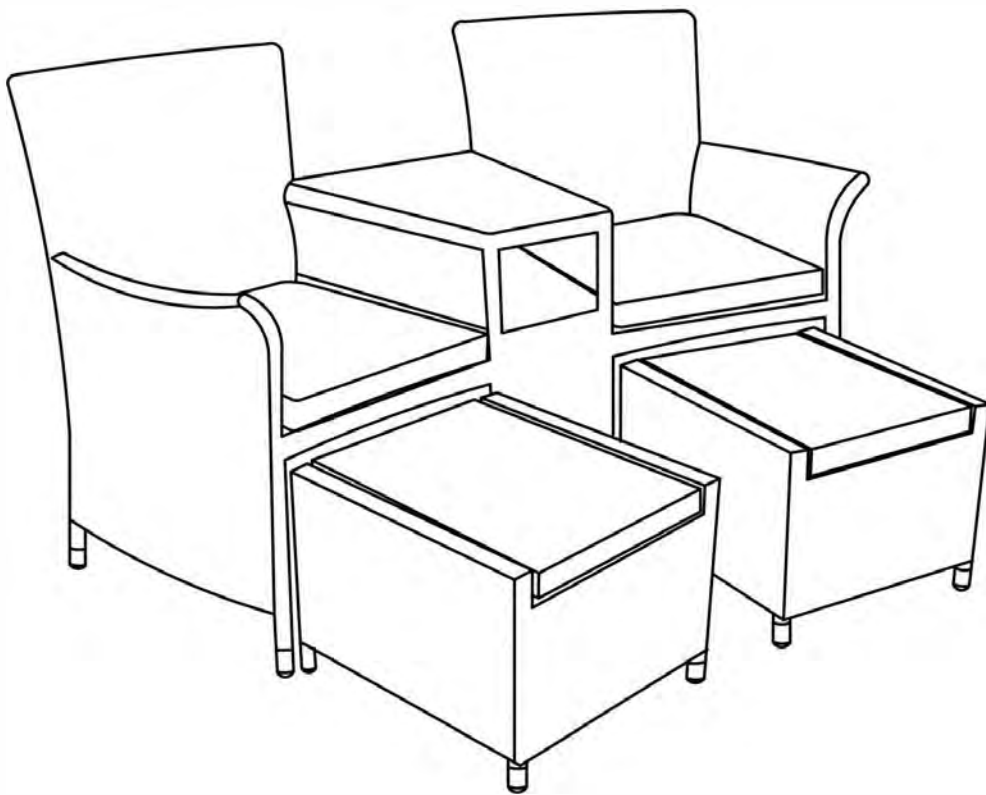

Product size:
Loveseat: W156*D75*H90cm
Footstool: W47*D51*H45cm

The intended use of this product is for domestic use only.

Important, please retain for future reference.

Read carefully.

Wentworth Fixed Companion Set with Pull-out Footstools Assembly Instructions